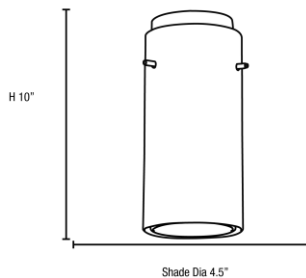

PRODUCT MEASUREMENTS

FIXTURE	BACKPLATE / CANOPY
Length:	Length
Width:	Width:
Diameter	Diameter:
Height: 10"	Height: 1.25"
Extension:	
Overall Height:	

TECHNICAL SPECIFICATIONS

SPECIFICATIONS

Frame Material: Metal
Diffuser Material: Glass
Lamping Type: E-26 (Incandescent) Jbox: Standard
Lamping Base: E-26 Lamp Wattage: 100 W
Lamp Quantity: 1 Total Wattage: 100 W
Voltage: 120v Lamps Included: No

Additional Notes:

6, 16, and 22-inch down rods included; Optional 6, 16, and 22-inch down rods available (max 10 feet); 10 feet of cord included

Project Name: _____

Location: _____

Type: _____

Quantity: _____

Notes: _____

LINE DRAWING

IES FILE

In addition to Access Lighting's purchase and warranty terms and conditions, by signing below or placing an order, you agree that you are authorized to bind the entity placing any order and acknowledge the following: All of sizes and measurements are approximate and all images are for illustrative purposes only. In the event of an inconsistency, the "Product Measurements" section controls. There also may be slight differences in the colors and designs compared to the displayed and printed images.